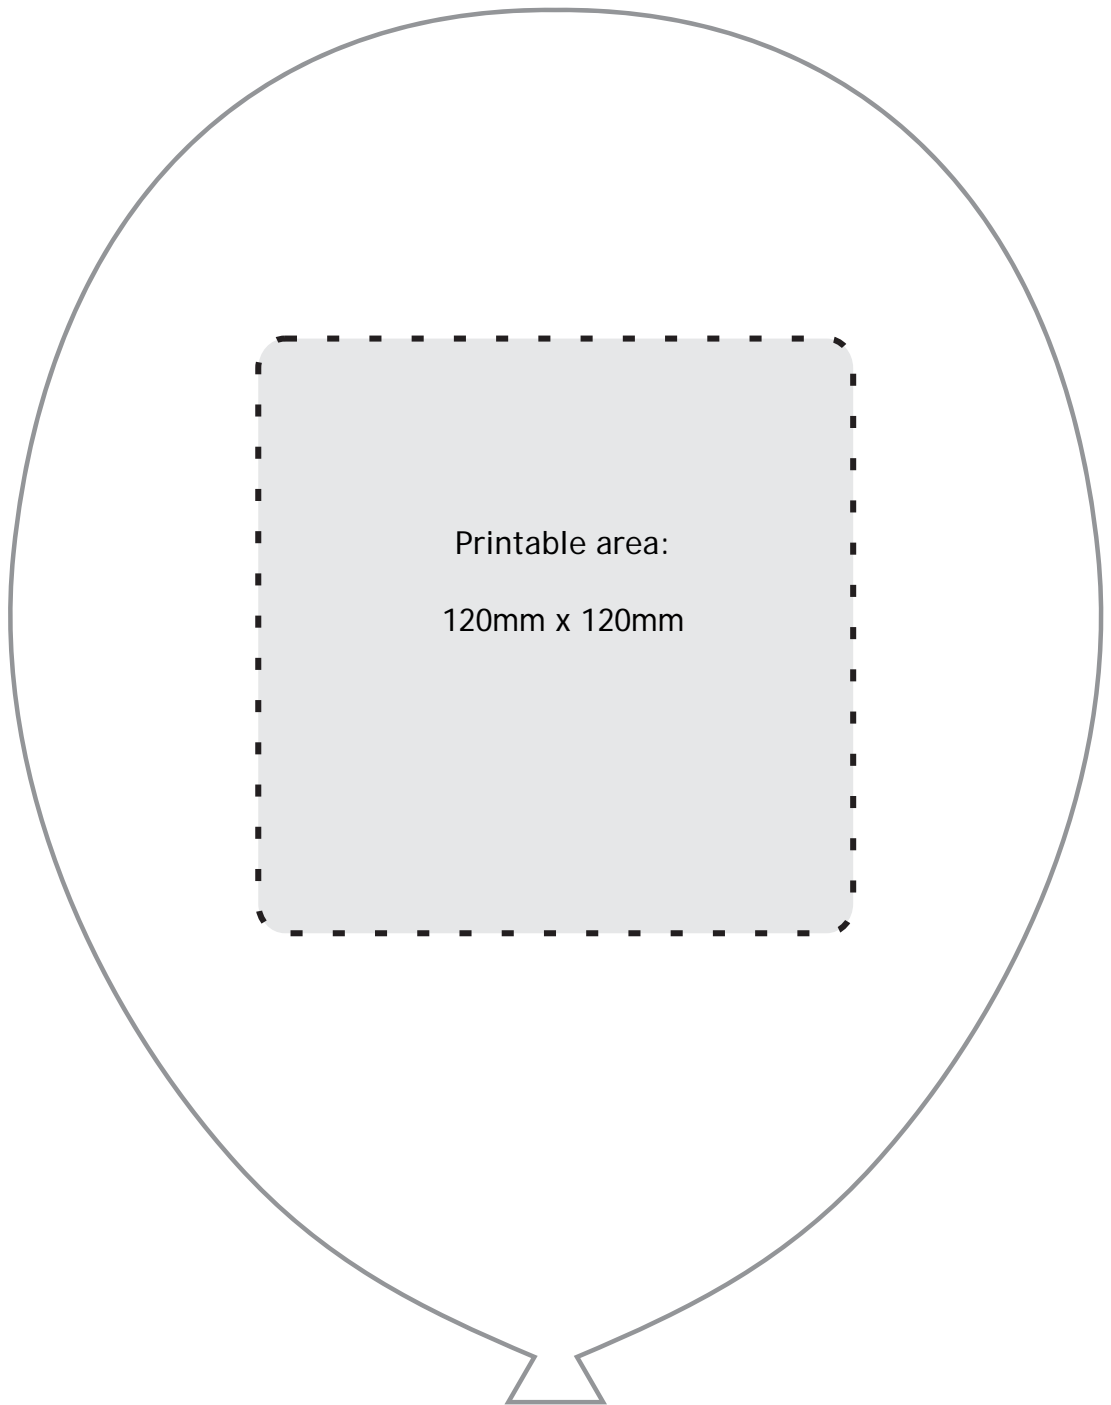

Artwork Template

Custom Printed Balloons

Email artwork to: balloons@balloonsgalore.com.au

Diagram below is not to scale and is for illustration purposes only.

Artwork Guidelines

Print Direction

Neck Down

For balloons inflated with Helium
or attached to Cups & Sticks

Neck Up

For balloons inflated with
air for suspending.

Artwork Format

FIGURE 1

FIGURE 2

FIGURE 3

All artwork must be supplied in a black & white line art format and only then will be deemed as "camera ready". Gradient or Halftone artwork is not regarded as camera ready. If artwork requires any manipulation an additional art charge may apply and require additional production time.